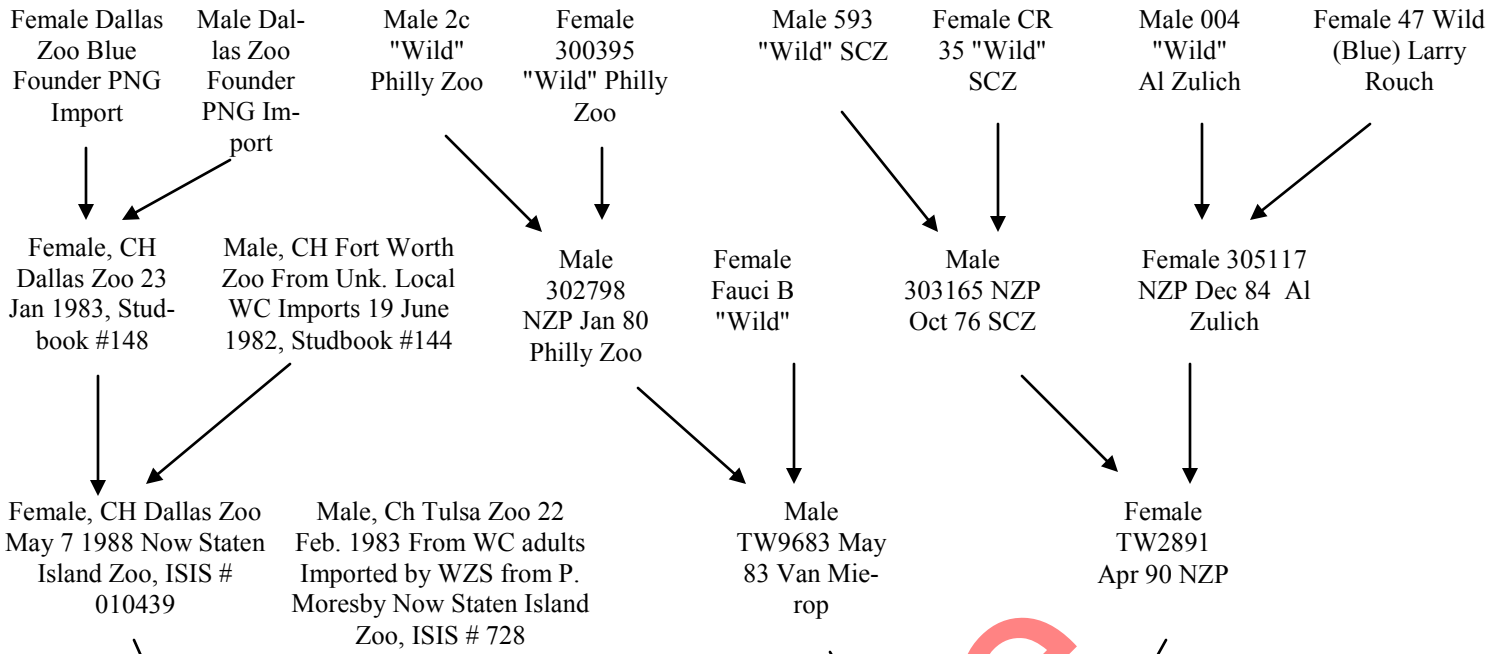

Arboreal Enthusiast
 Pedigree RG1103—RG1121
 Sophie x Malachite

Female CH SIZ 22
 March 1997 Signal
 Herp ID# 97072

Male EA9502 Hatched
 March 1995 by O.S.

Versace
 Male
 TW-01-25

Female
 KM.97.01
 "Arleen"
 F1 Sorong

Female EA03040VI Hatched June 27
 2003 "Sophie"

Malachite
 MM0726

Sample

Male Malachite MM0726

Versace Male TW-01-25

Female KM.97.01 "Arleen" F1 Sorong

Malachite MM0726

Female CH SIZ 22
March 1997 Signal
Herp ID# 97072

Male EA9502 Hatched
March 1995 by O.S.

Female EA03040VI Hatched June 27
2003 "Sophie"

03032 03048 Hatched 27 June
2003 Artificial Incubation, 9
Maroon 8 Yellow