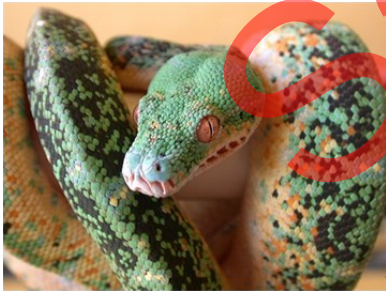

Female EA03040VI Hatched June 27
 2003 "Sophie"

Malachite
 MM0726

Sample

Male Malachite MM0726

Versace Male TW-01-25

Female KM.97.01 "Arleen" F1 Sorong

Malachite MM0726

Female CH SIZ 22
March 1997 Signal
Herp ID# 97072