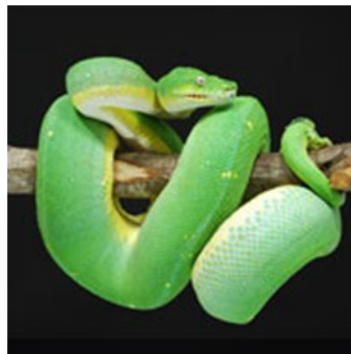

Arboreal Enthusiast
 Pedigree RG1103—RG1121
 Sophie x Malachite

Female CH SIZ 22
 March 1997 Signal
 Herp ID# 97072

Male EA9502 Hatched
 March 1995 by O.S.

Versace
 Male
 TW-01-25

Female
 KM.97.01
 "Arleen"
 F1 Sorong

Female EA03040VI Hatched June 27
 2003 "Sophie"

Malachite
 MM0726

Sample

Male Malachite MM0726

Versace Male TW-01-25

Female KM.97.01 "Arleen" F1 Sorong

Malachite MM0726

Female CH SIZ 22
March 1997 Signal
Herp ID# 97072

Male EA9502 Hatched
March 1995 by O.S.

Female EA03040VI Hatched June 27
2003 "Sophie"

03032 03048 Hatched 27 June
2003 Artificial Incubation, 9
Maroon 8 Yellow