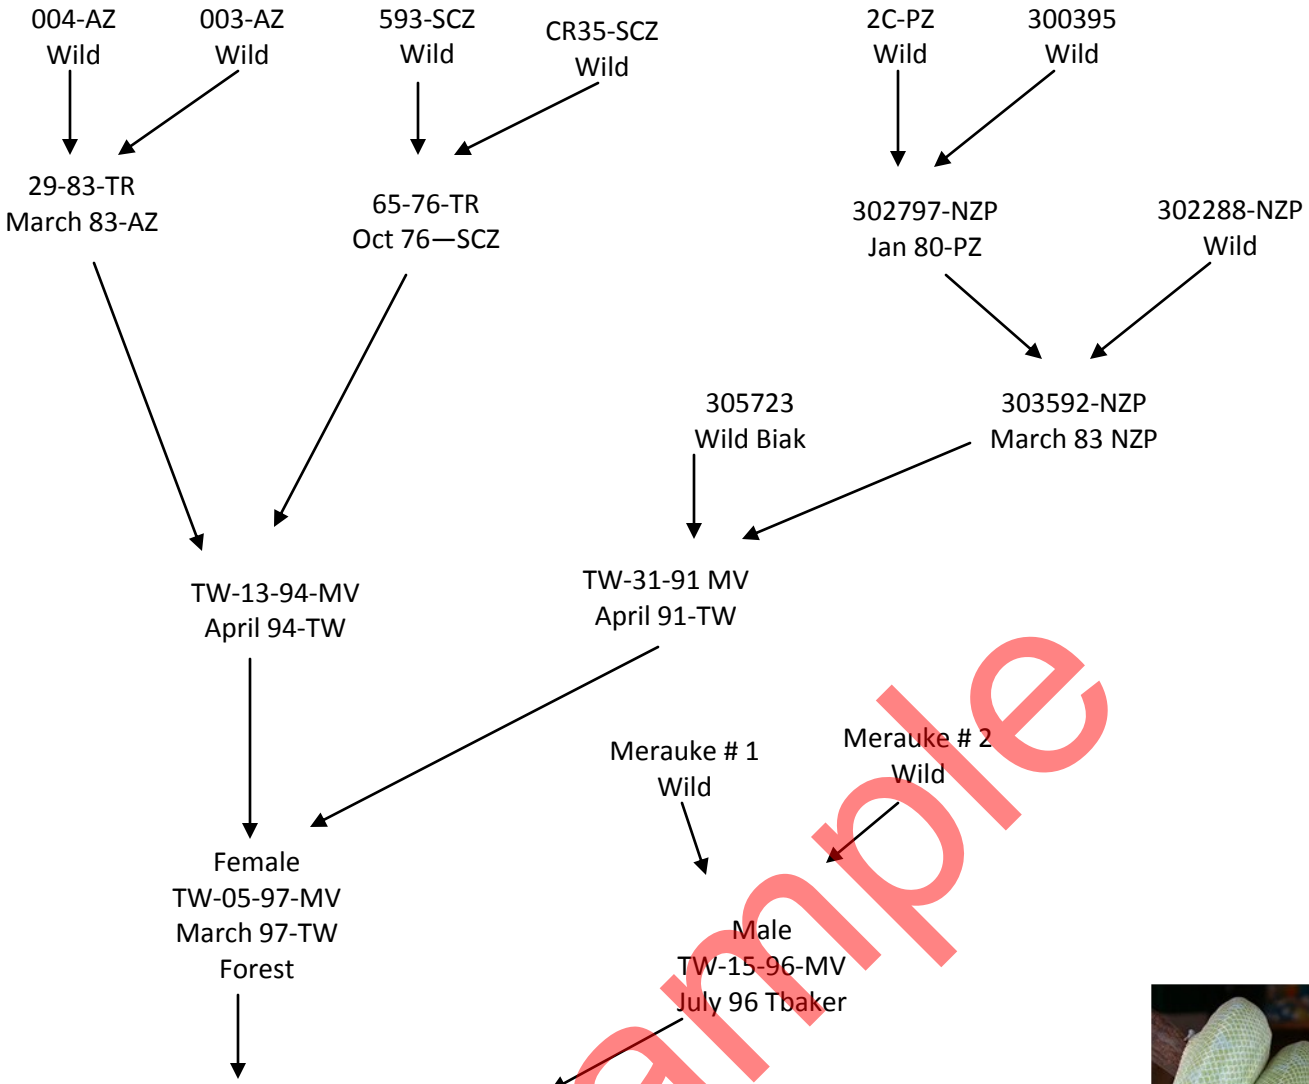

Arboreal Enthusiast
 Pedigree RG1103—RG1121
 Sophie x Malachite

Female CH SIZ 22
 March 1997 Signal
 Herp ID# 97072

Male EA9502 Hatched
 March 1995 by O.S.

Versace
 Male
 TW-01-25

Female
 KM.97.01
 "Arleen"
 F1 Sorong

Female EA03040VI Hatched June 27
 2003 "Sophie"

Malachite
 MM0726

Sample

Male Malachite MM0726

Versace Male TW-01-25

Female KM.97.01 "Arleen" F1 Sorong

Malachite MM0726

Female CH SIZ 22
March 1997 Signal
Herp ID# 97072

Male EA9502 Hatched
March 1995 by O.S.

Female EA03040VI Hatched June 27
2003 "Sophie"

03032 03048 Hatched 27 June
2003 Artificial Incubation, 9
Maroon 8 Yellow