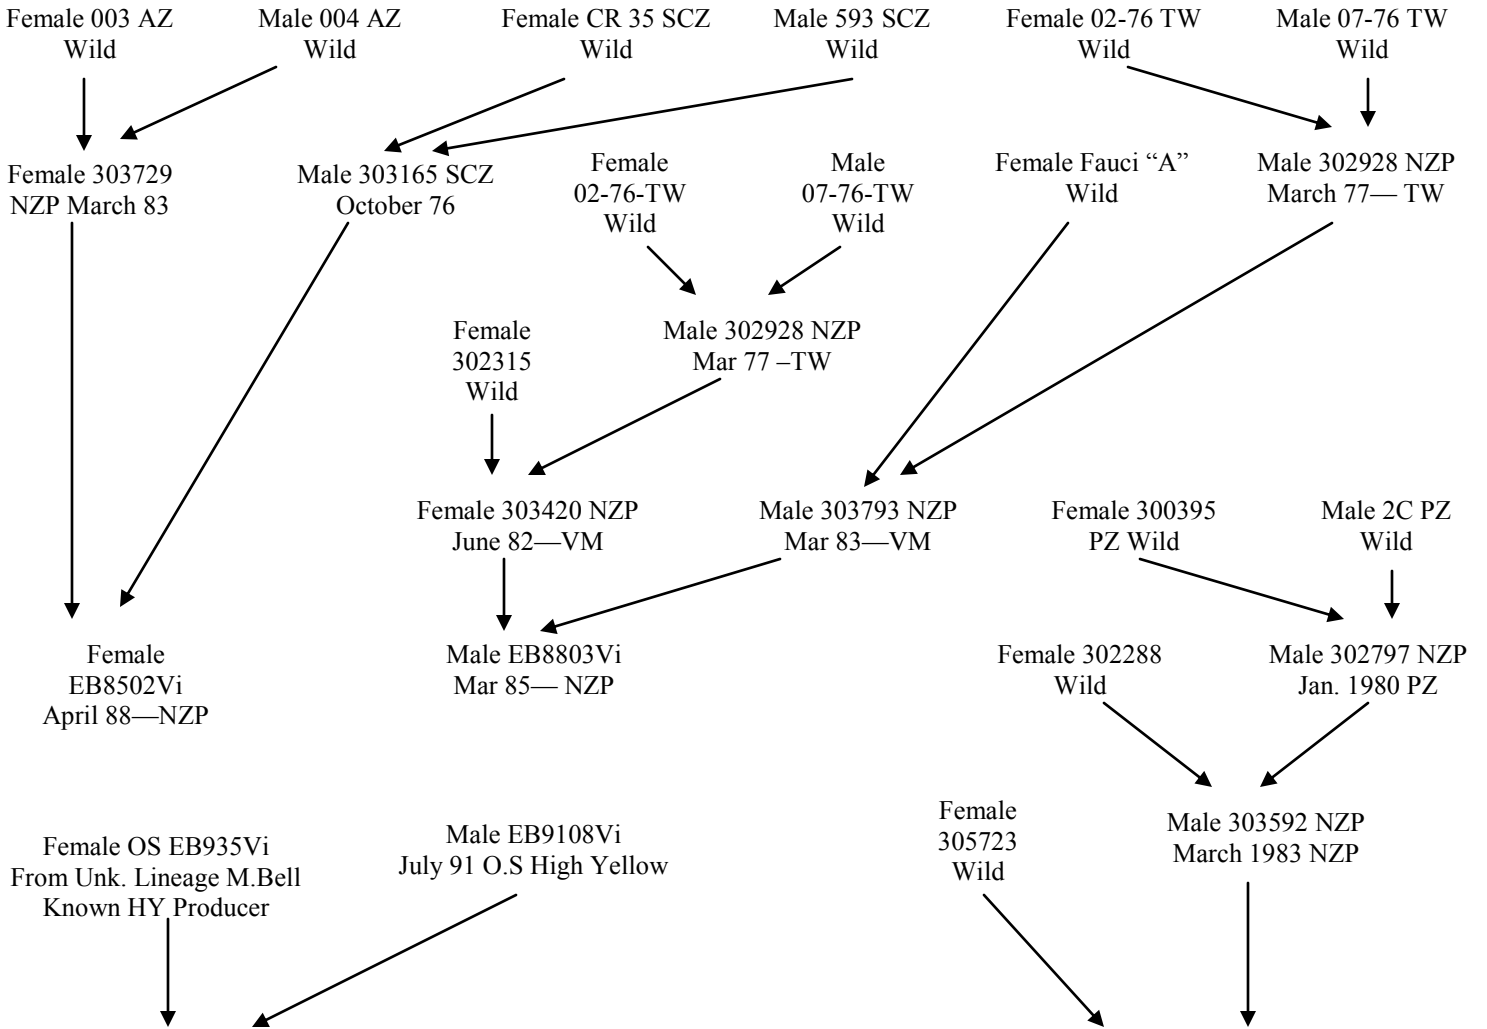

**EAO402VI
Opal**

Female "Jewel" EA9501Vi
May 95 (OS# EB 9515Vi)

Male 31.91.TW "Ol Yeller"
Hatched Apr. 1991 NZP

OPAL

0401– 0404 Hatched 11 July 2004
Artificial Incubation, 4 Yellow
Eddie aste
Morelia Creations

OPAL

"Opal"
Female
Rocky Gravelly
EA0402VI
January 10 2009